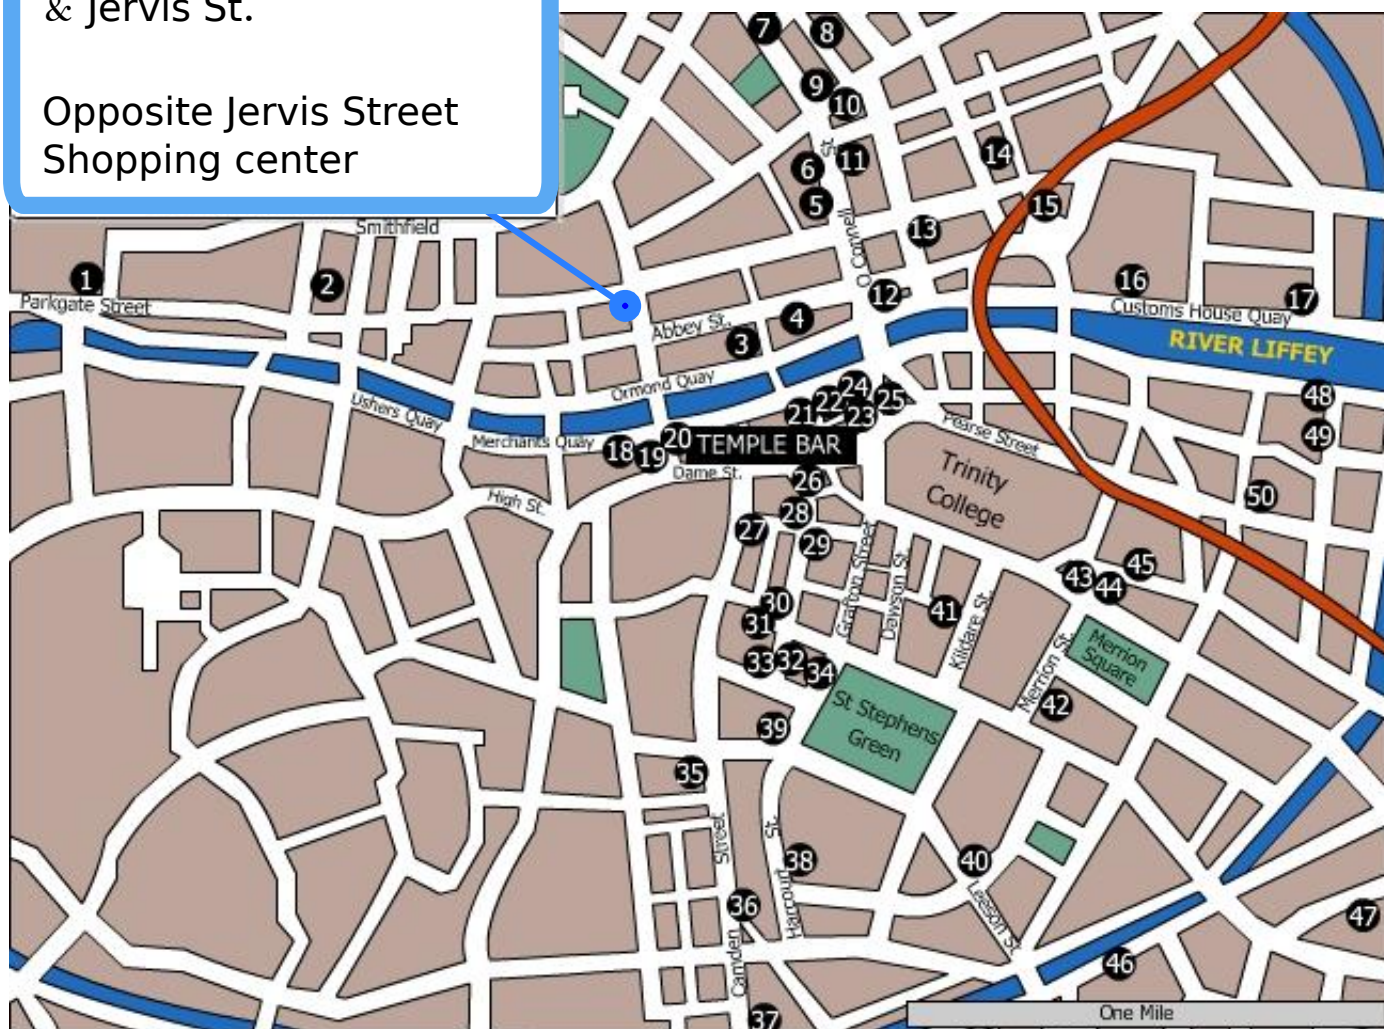

The Church
Junction of Mary St.
& Jervis St.

Opposite Jervis Street
Shopping center

- | | | | | | |
|---------------------------|--------------------------|---------------------------|---------------------------|----------------------|-----------------------|
| 1. Ashling Hotel | 10. Academy Hotel | 19. Bridge House | 28. Central Hotel | 37. Portobello Hotel | 46. Mespil Hotel |
| 2. Comfort Inn (S'field) | 11. Gresham Hotel | 20. Clarence Hotel | 29. Brooks Hotel | 38. Harcourt Hotel | 47. Grand Canal Hotel |
| 3. Morrison Hotel | 12. Wynns Hotel | 21. Blooms Hotel | 30. Drury Court | 39. Stephens Green | 48. Ferryman Hotel |
| 4. Abbey Hotel | 13. Days Inn Talbots St. | 22. Morgan Hotel | 31. Grafton Captial Hotel | 40. Stephens Hall | 49. Quailty Hotel |
| 5. Lynams Hotel | 14. Browns Hotel | 23. Temple Bar Hotel | 32. Mercer Hotel | 41. Buswells Hotel | 50. Holiday Inn Hotel |
| 6. Royal Dublin Hotel | 15. Hotel Issacs | 24. Aston Hotel | 33. Mercer Court | 42. Merrion Hotel | |
| 7. Waltons Hotel | 16. Jurys Customs House | 25. Trinity Captial Hotel | 34. Fitzwilliam Hotel | 43. Mont Clare Hotel | |
| 8. Comfort Inn Pamell Sq. | 17. Clarion IFSC | 26. Adams Trinity Hotel | 35. Camden Deluxe | 44. Davenport Hotel | |
| 9. Cassidys Hotel | 18. Paramount Hotel | 27. Kellys Hotel | 36. Camdon Court | 45. Alexander Hotel | |